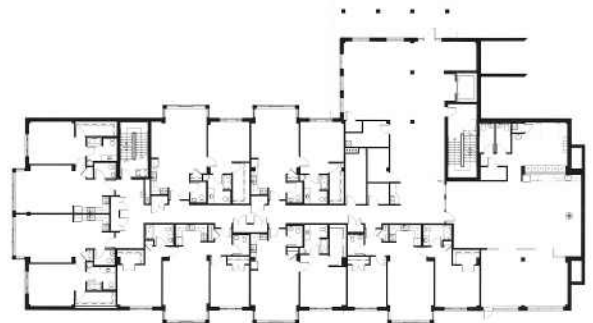

Proctor Endowment Home - Centennial Building

Peoria, Illinois

Owner: Proctor Endowment Home
Construction Cost: \$
Square Footage: GSF
Year Completed: 2006

The project consisted of 3 levels of 1 bedroom & 2 bedroom residential units and a environmentally controlled basement level parking deck.